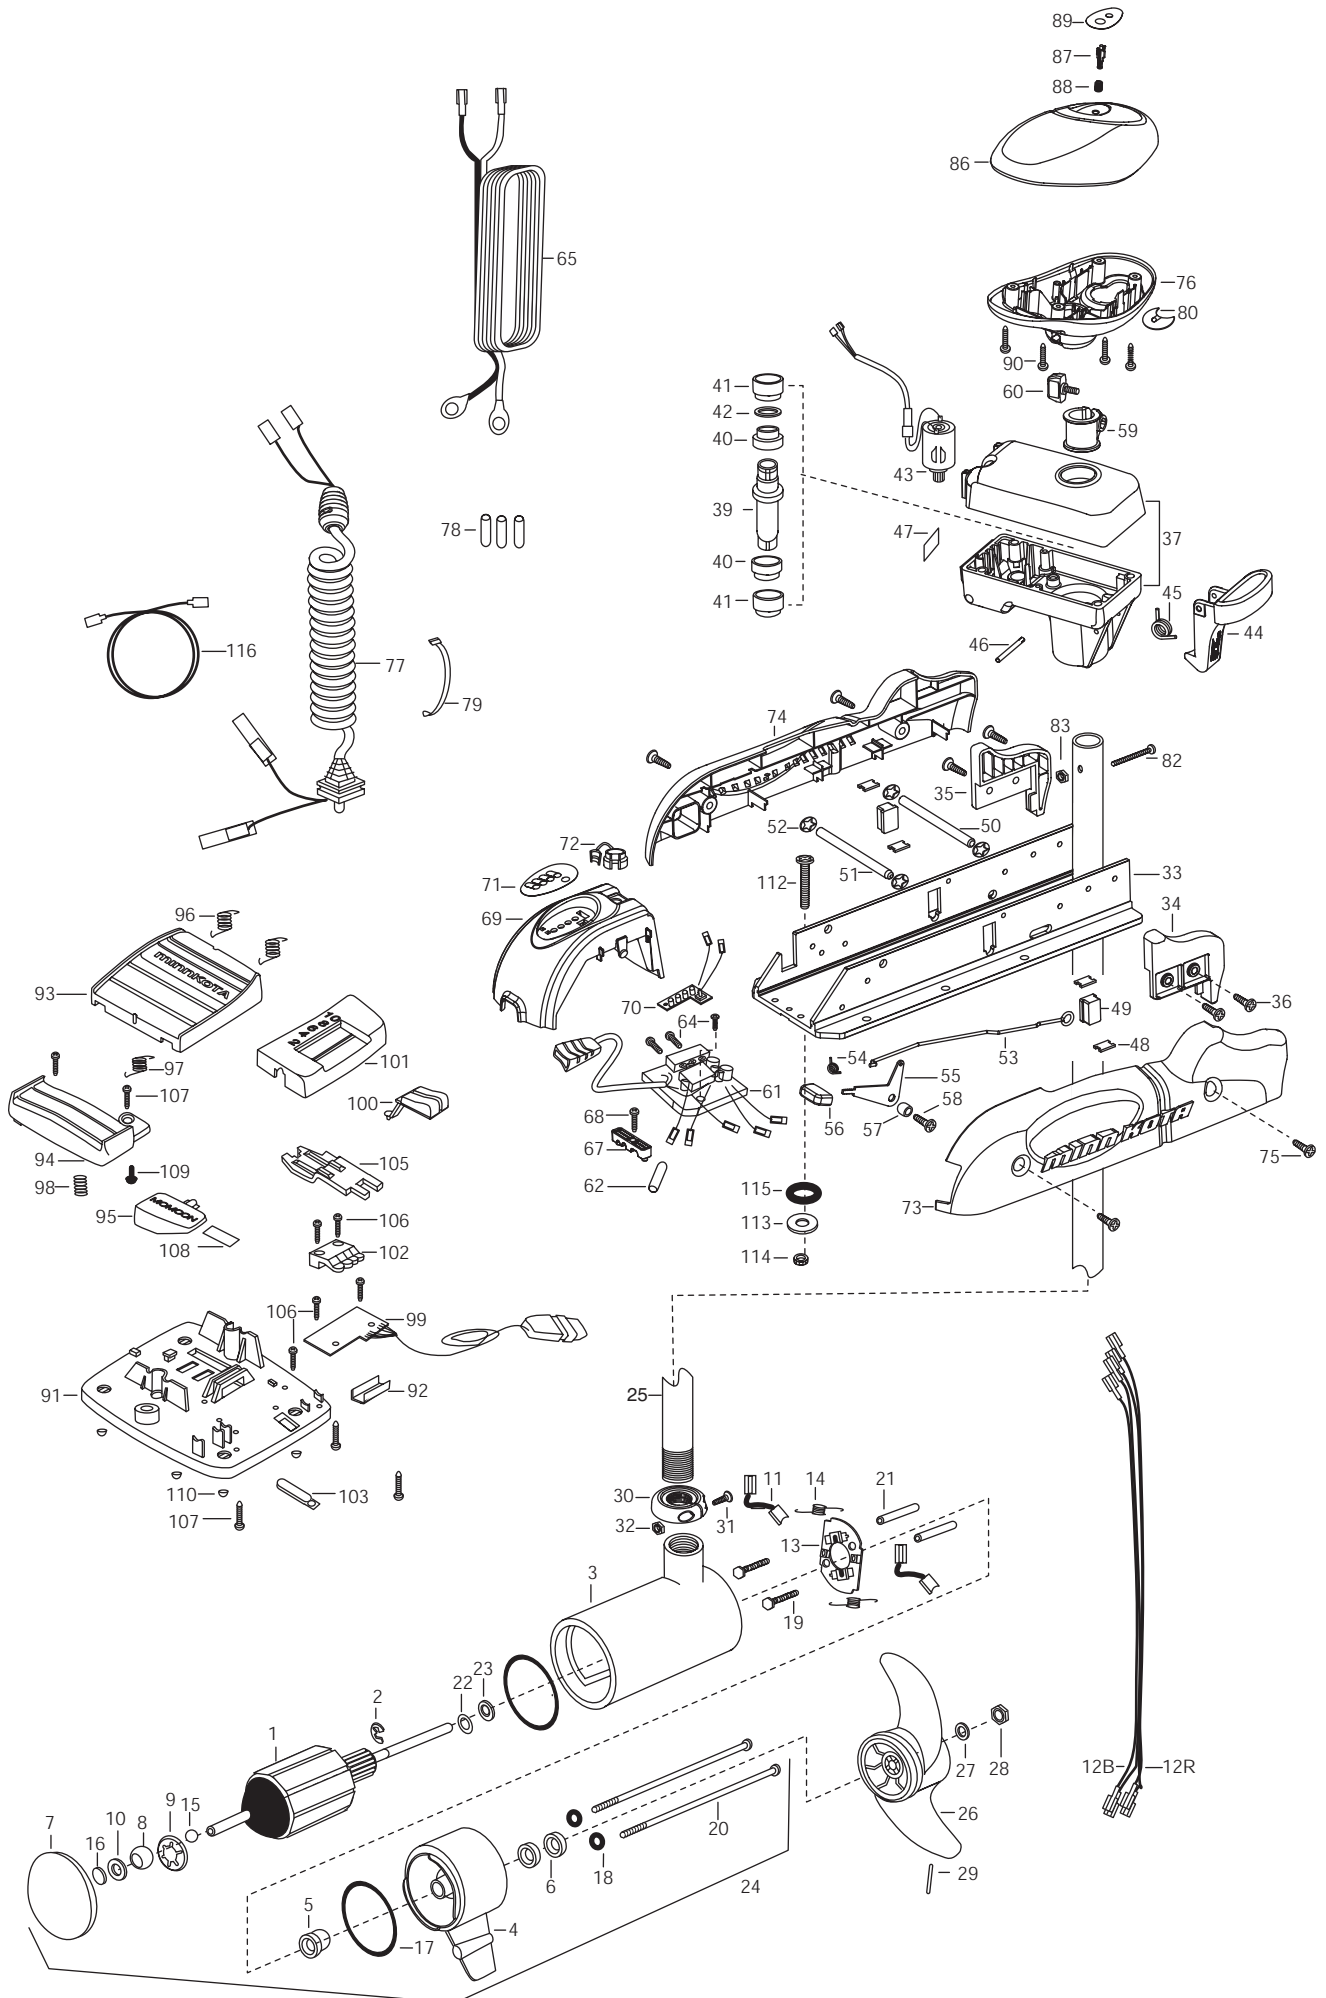

**74PD**  
**74LBS THRUST**  
**24 VOLT 45 AMPS**  
**54" OR 60" SHAFT**

for use with motors with serial numbers beginning MKAE  
2-year warranty from date of purchase

1	2-100-103	ARMATURE ASSEMBLY 24V 4"	35	2303938	MOTOR REST- LEFT 4"	78	2065400	WIRE INSULATOR-LGE 1-3/4 [2.EA]
2	788-040	RETAINING RING	36	2303430	SCREW 1/4-20X5/8 SELF TAP [4.EA]	79	9950433	TIE WRAP-4" BLACK
3	431-160	CENTER HOUSING ASSEMBLY 4.0 TXT	37	2991835	DRIVE HOUSING PD/AP 2001	80	2224702	INSERT- PLUG
	92-200-170	CENTER HOUSING ASSEMBLY 4.0- SONAR	■	2882011	BUSHING/ OUTSHAFT KIT	82	2033400	SCREW-10-24 X 1-3/4
4	2-300-160	BRUSH END HOUSING ASSEMBLY			(INCLUDES 39-42)	83	2013110	NUT-HEX 10-24 NYLOC
5	144-017	BEARING- FLANGE (SERVICE ONLY)	*39	2302010	DRIVE HOUSING OUTPUT SHAFT	86	2300235	CONTROL BOX COVER
6	**880-025	SEAL [2.EA]	*40	2307304	BUSHING- INNER [2.EA]	89	2315669	DECAL- COVER ON/OFF 74PD
7	2-400-160	PLAIN END HOUSING ASSEMBLY	*41	2307305	BUSHING- OUTER [2.EA]	90	2012100	SCREW-8-18 X 5/8 [4.EA]
	92-400-170	PLAIN END HOUSING ASSEMBLY 54" SONAR	*42	2304603	O-RING	■	2774700	FOOT PEDAL ASSEMBLY
	92-400-171	PLAIN END HOUSING ASSEMBLY 60" SONAR	43	2307050	MOTOR- DRIVE HOUSING HIGH SPD	91	2304511	FOOT PEDAL BASE
8	144-021	BEARING SPHERICAL	44	2307215	LATCH HANDLE PD/AP	92	2308500	WEAR PLATE FOOT PDL
9	784-025	BEARING RETAINER	45	2302750	SPRING- LATCH TORSION PD/AP	93	2304516	FOOT PEDAL-UPPER
10	991-040	WASHER- FELT	46	2302625	ROLL PIN 3/16 X 2 "	94	2304520	FOOT PEDAL-LOWER
11	186-094	BRUSH [2.EA]	47	2305514	DECAL-STOW/DEPLOY	95	2307210	LEVER MOM/CON-
12B	640-017	LEADWIRE-BLACK 10 AWG 61 XLP	48	2305110	PAD-PIVOT SUPT [4.EA]	96	2302730	SPRING-LONG-UPPER PEDAL [2.EA]
12R	640-121	LEADWIRE-RED 10 AWG 62 1/2	49	2305102	PIVOT PAD [2.EA]	97	2302731	SPRING-SHORT-UPPER PEDAL
13	738-040	BRUSH PLATE 4"	50	2300500	PIN-LATCH	98	2302732	SPRING-LOWER PEDAL
14	975-041	SPRING- TORSION [2.EA]	51	2300510	PIN-PIVOT	99	2304012	CONTROL BOARD ASSEMBLY-FT PDL
15	116-025	BALL- STEEL	52	2013100	NUT-SPEED [4.EA]	100	2300120	KNOB-SPEED SELECTOR
16	303-043	THRUST DISC- METAL	53	2303612	ROD-RELEASE RT/AP SS	101	2300121	HOUSING SPEED SELECTOR
17	**701-009	O-RING —THRU BOLT [2.EA]	54	2302700	SPRING-RELEASE LEVER	102	2302840	ACTUATOR-BOARD
18	**701-043	O-RING [2.EA]	55	2303710	LEVER-RELEASE	103	2302841	ACTUATOR-MOM/CON
19	830-027	SCREW -SELF THREAD 10-32X2 [2.EA]	56	2300101	RELEASE-KNOB	105	2302842	ACTUATOR-STEERING
20	830-094	THRU BOLT 12-24X10.31 [2.EA]	57	2301700	SPACER-RELEASE LEVER	106	2302100	SCREW-6-20 X 1/2 [5.EA]
21	973-025	SPACER- BRUSH PLATE [2.EA]	58	2303430	SCREW-1/4-20 X 5/8	107	2372100	SCREW-8-18 X 5/8 [5.EA]
22	990-051	WASHER- STEEL	59	2031522	COLLAR- DRIVE (W/INSERT)	108	2266610	DECAL-ON/OFF SWITCH
23	990-052	WASHER- NYLATRON	60	2011365	SCREW-COLLAR/NEW KNOB	109	2335130	BUMPER ACTUATOR
24	2317033	MOTOR ASSEMBLY 24V 4" VARS 54"	61	2304044	CTRL BOARD ASSEMBLY-24V PD/AP	110	2994807	BAG ASSEMBLY- 4 RUBBER BUMPERS
	2317038	MOTOR ASSEMBLY 24V 4" VARS 60"	62	2355410	SHRINK TUBE-1/2 ODX2	■	2994803	BAG ASSEMBLY- (BOLT,NUT,WASHERS)
	2327033	MOTOR ASSEMBLY-SONAR 24V VARS 54"	64	2332100	SCREW-8-32 X 3/8 [3.EA]	*112	2153501	BOLT-MOUNTING-3500 W/STG [4.EA]
	2327038	MOTOR ASSEMBLY-SONAR 24V VARS 60"	65	2090651	LEADWIRE IOGA	*113	2151726	WASHER-5/16 [4.EA]
25	2032078	TUBE- COMPOSITE 54"	67	2222906	STRAIN RELIEF- BRACKET PD/AP	*114	2153100	NUT-5/16-18 MOUNTING [4.EA]
	2032079	TUBE- COMPOSITE 60"	68	2303430	SCREW-1/4-20 X 5/8	*115	2301720	WASHER-MOUNTING RUBBER [6.EA]
■	1378129	PROPELLER KIT (includes 26-29)	69	2306555	HOUSING- CENTER PD/AP	116	2211405	EXTENSION CABLE- SONAR
26	2331120	PROPELLER W/WEDGE	70	2034026	BATTERY GAUGE - 24 VOLT			
27	2091701	WASHER-5/16 SS	71	2306609	DECAL, BATTERY GAUGE			
28	2093101	NUT-PROP NYLOC	72	2302935	STRAIN RELIEF-DR. HOUSING			
29	2092600	PIN-DRIVE	73	2303941	SIDEPLATE (RIGHT)			
30	2301545	COLLAR- LATCH PD/AP	74	2303946	SIDEPLATE(LEFT)			
31	2303434	SCREW- 8-32X5/8 MACH PHCR	75	2303430	SCREW-1/4-20 X 5/8- [4.EA]			
32	2303112	NUT 8-32 NYLOC SS	76	2302515	CONTROL BOX PD/AP			
33	2301932	EXTRUSION- BASE MACHINED	77	2991251	COIL CORD W/STRAIN RELEIF 54"			
34	2303933	MOTOR REST- RIGHT 4"		2991252	COIL CORD W/STRAIN RELEIF 60"			